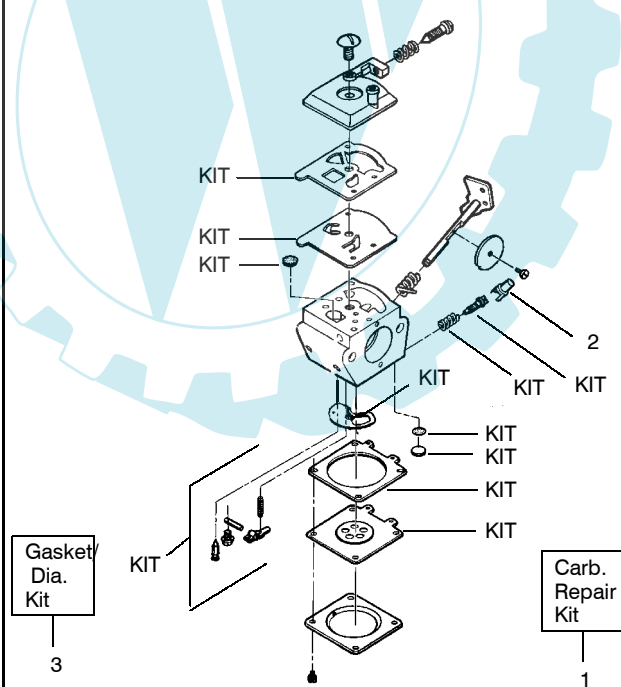

				530088113	Operator's Manual (Scan)
				530088114	(Euro)
				530047885	Decal-Door Instruction

↙ = NEW PART NUMBER FOR THIS IPL

★ = REFER TO THE SERVICE REFERENCE INDICATED FOR MORE INFORMATION,(LOCATED AT END OF IPL)

PARTS LIST NO. 530068885 - 8/07/02		Jonsered PARTS LIST	MODEL: BV32
PAGE NO. 5	REPLACES 530068885-9/13/01		Note: Illustrations may differ from actual models due to design changes

KEY NO.	PART NO.	DESCRIPTION
1	530095116	Collection Bag W/Strap
2	530095117	Collection Bag Elbow Tube
3	530069270	Vacuum Tube Ass'y
4	530038508	Tube and Nozzle Ass'y

Carburetor Assembly

WT-141

Key No.	Part No.	Description
1	530035014	*+ Metering Diaphragm
2	530035151	*+ Metering Diaphragm Gasket
3	530035016	* Metering Lever Pin Screw
4	530035268	Mixture Needle
5	530035293	Mixture Needle Spring
8	530035166	*+ Fuel Pump Diaphragm
9	530035164	*+ Fuel Pump Gasket
10	530035203	Idle Speed Screw
11	530035121	Idle Speed Spring
12	530035028	* Metering Lever Pin
13	530035031	* Metering Lever
14	530035188	* Metering Lever Spring
15	530035106	* Inlet Needle Valve
16	530035178	* Fuel Inlet Screen
17	530035264	Carb. Kwik Repair Kit (*Indicates Contents)
18	530069844	Carb. Gasket/Diaphragm Kit (*Indicates Contents)

WT-141A #530069644

Ref.	Part No.	Description
1.	530035264	Kit - Carburetor Repair (KIT = Indicates Contents)
2.	530038403	Limiter Cap
3.	530069844	Kit - Gasket/Diaphragm

↗ =PART NUMBER CHANGE

★ =REFER TO THE SERVICE REFERENCE INDICATED FOR MORE INFORMATION.(LOCATED AT END OF IPL)