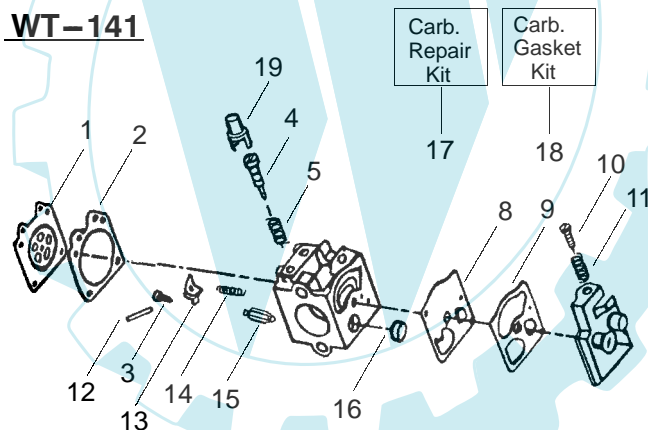

				530088113	Operator's Manual (Scan)
				530088114	(Euro)
				530047885	Decal-Door Instruction

↙ = NEW PART NUMBER FOR THIS IPL

★ = REFER TO THE SERVICE REFERENCE INDICATED FOR MORE INFORMATION,(LOCATED AT END OF IPL)

PARTS LIST NO. 530068885 - 8/07/02		Jonsered PARTS LIST	MODEL: BV32
PAGE NO. 5	REPLACES 530068885-9/13/01		Note: Illustrations may differ from actual models due to design changes

KEY NO.	PART NO.	DESCRIPTION
1	530095116	Collection Bag W/Strap
2	530095117	Collection Bag Elbow Tube
3	530069270	Vacuum Tube Ass'y
4	530038508	Tube and Nozzle Ass'y

Carburetor Assembly

WT-141

Key No.	Part No.	Description
1	530035014	*+ Metering Diaphragm
2	530035151	*+ Metering Diaphragm Gasket
3	530035016	* Metering Lever Pin Screw
4	530035268	Mixture Needle
5	530035293	Mixture Needle Spring
8	530035166	*+ Fuel Pump Diaphragm
9	530035164	*+ Fuel Pump Gasket
10	530035203	Idle Speed Screw
11	530035121	Idle Speed Spring
12	530035028	* Metering Lever Pin
13	530035031	* Metering Lever
14	530035188	* Metering Lever Spring
15	530035106	* Inlet Needle Valve
16	530035178	* Fuel Inlet Screen
17	530035264	Carb. Kwik Repair Kit (*Indicates Contents)
18	530069844	Carb. Gasket/Diaphragm Kit (*Indicates Contents)

PARTS LIST NO. 530068885 - 8/07/02		Jonsered PARTS LIST	MODEL: BV32
PAGE NO. 6	REPLACES 530068885-9/13/01		Note: Illustrations may differ from actual models due to design changes

★SERVICE REFERENCE

1. Starter Pulley - When ordering a new starter pulley for your unit, please measure your existing pulley as shown by the dimensions in the illustrations below and order accordingly.