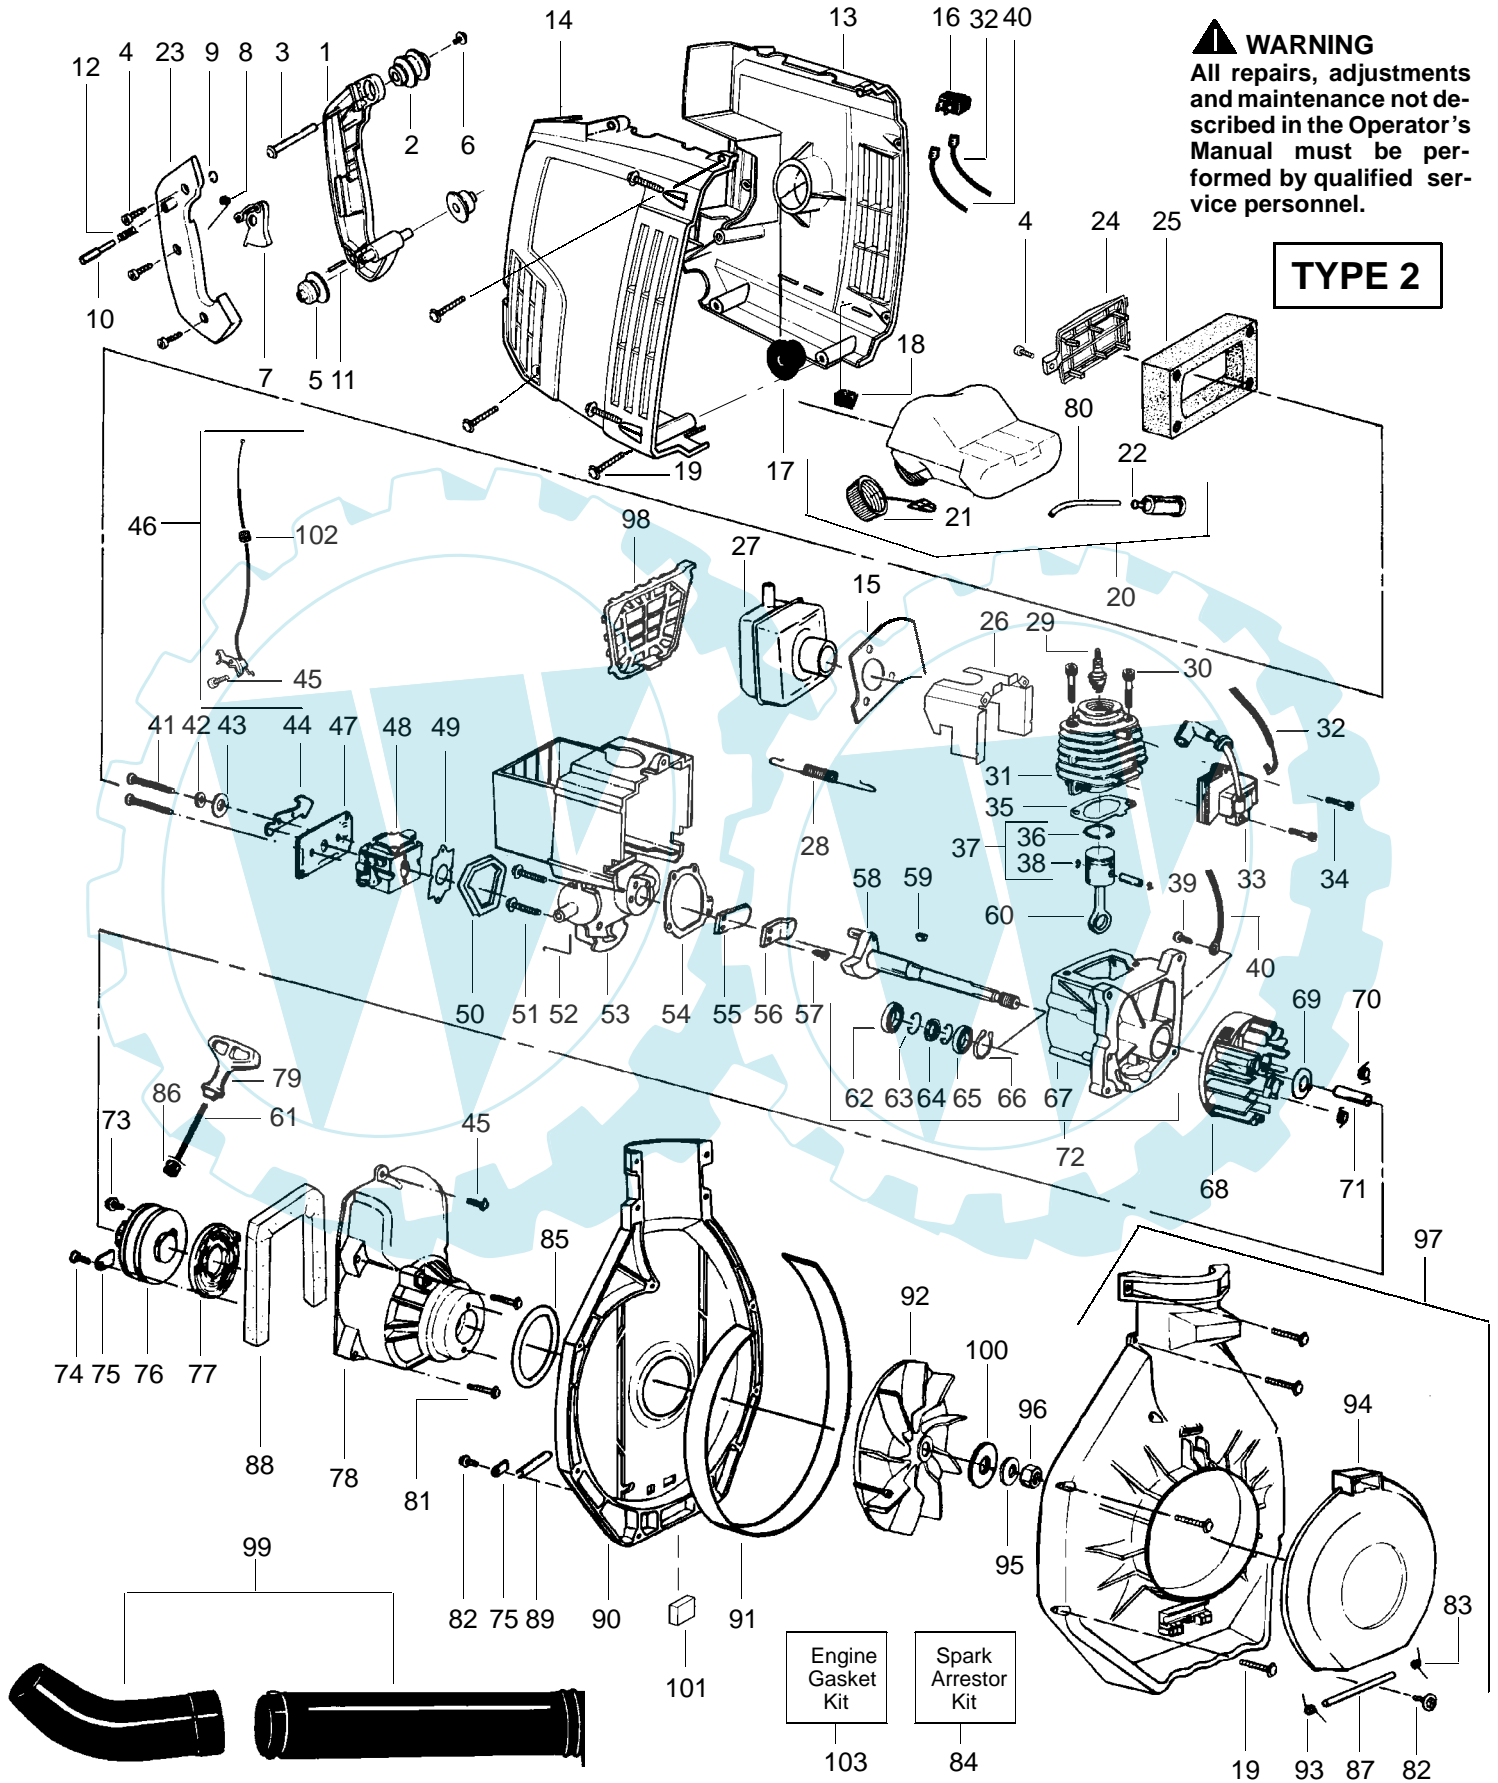

PARTS LIST NO. 530068885 - 8/07/02	
PAGE NO. 3	REPLACES 530068885-9/13/01

Jonsered® PARTS LIST

MODEL:
BV32

Note: Illustrations may differ from actual models due to design changes

WARNING
All repairs, adjustments and maintenance not described in the Operator's Manual must be performed by qualified service personnel.

TYPE 2