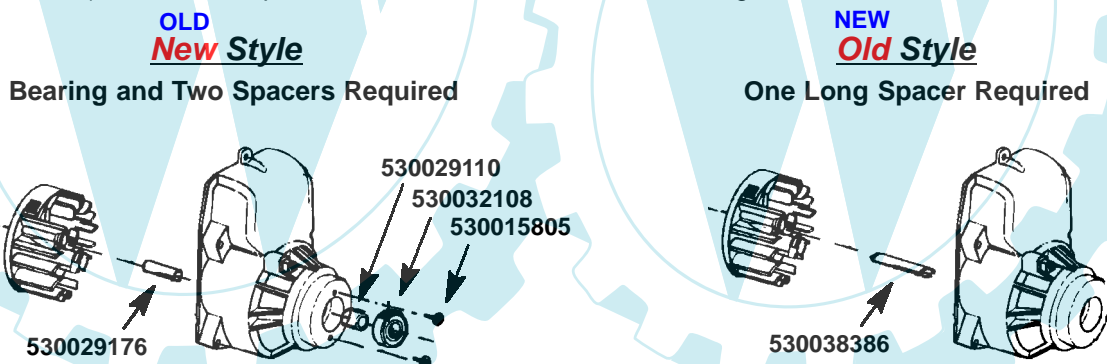

3. Fan Housing Kit, Spacers, Bearing and Screws - The earlier fan housing was equipped with bearing (530032108), screws (530015805) and required two spacers (530029176 and 530029110) as shown below. The new fan housing does not require a bearing and uses one long spacer (530038386). Both sets of parts are included in the new fan housing kit 530069714.