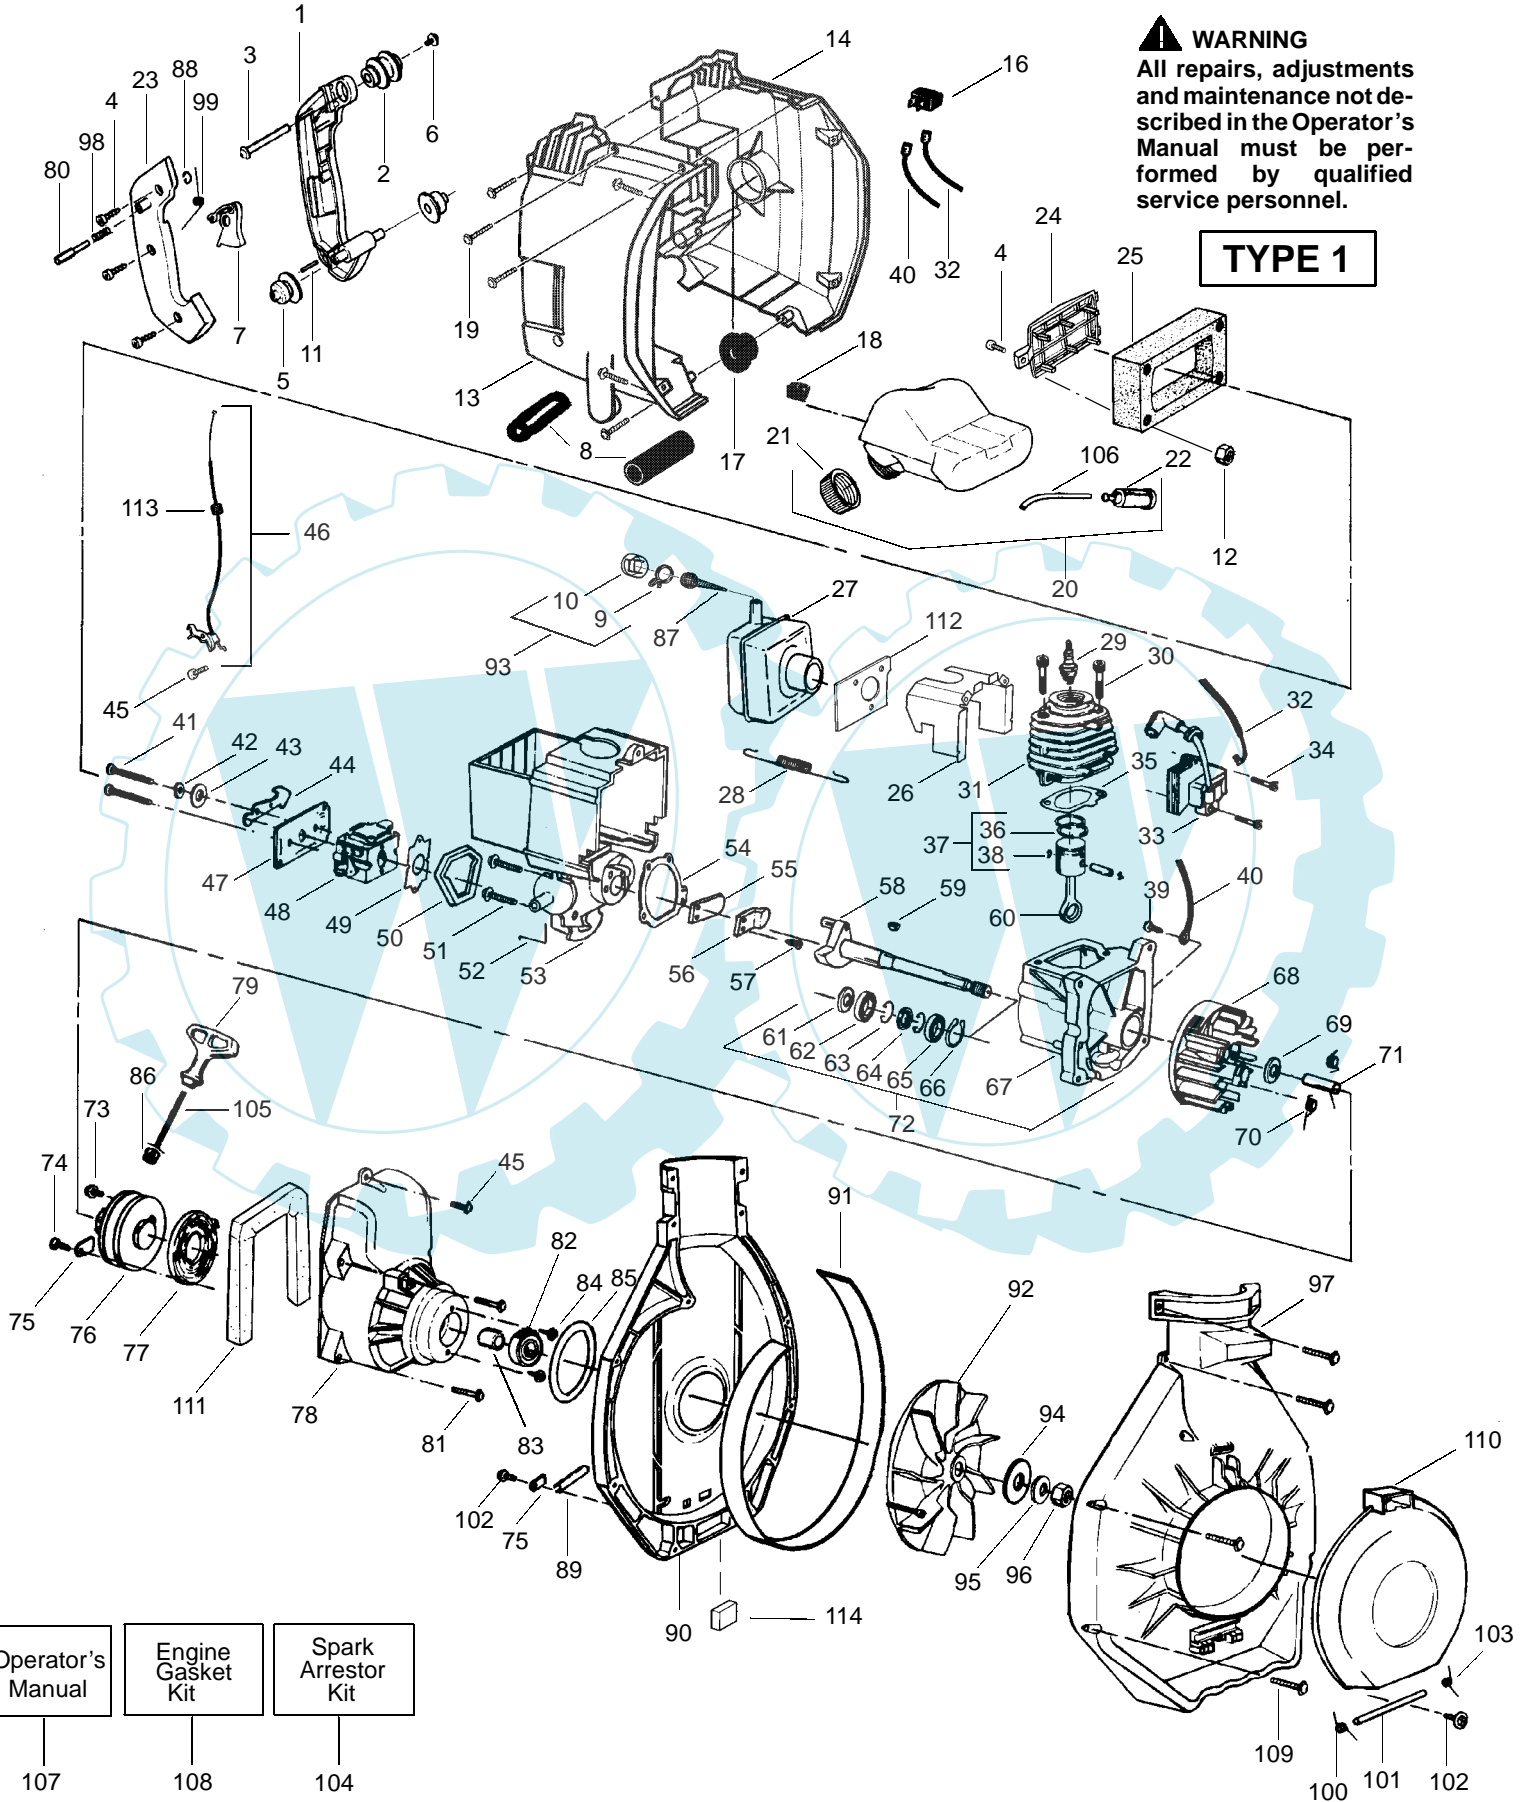

PARTS LIST NO. 530068885 - 8/07/02	
PAGE NO. 1	REPLACES 530068885-9/13/01

Jonsered® PARTS LIST

MODEL:
BV32

Note: Illustrations may differ from actual models due to design changes

WARNING
All repairs, adjustments and maintenance not described in the Operator's Manual must be performed by qualified service personnel.

TYPE 1